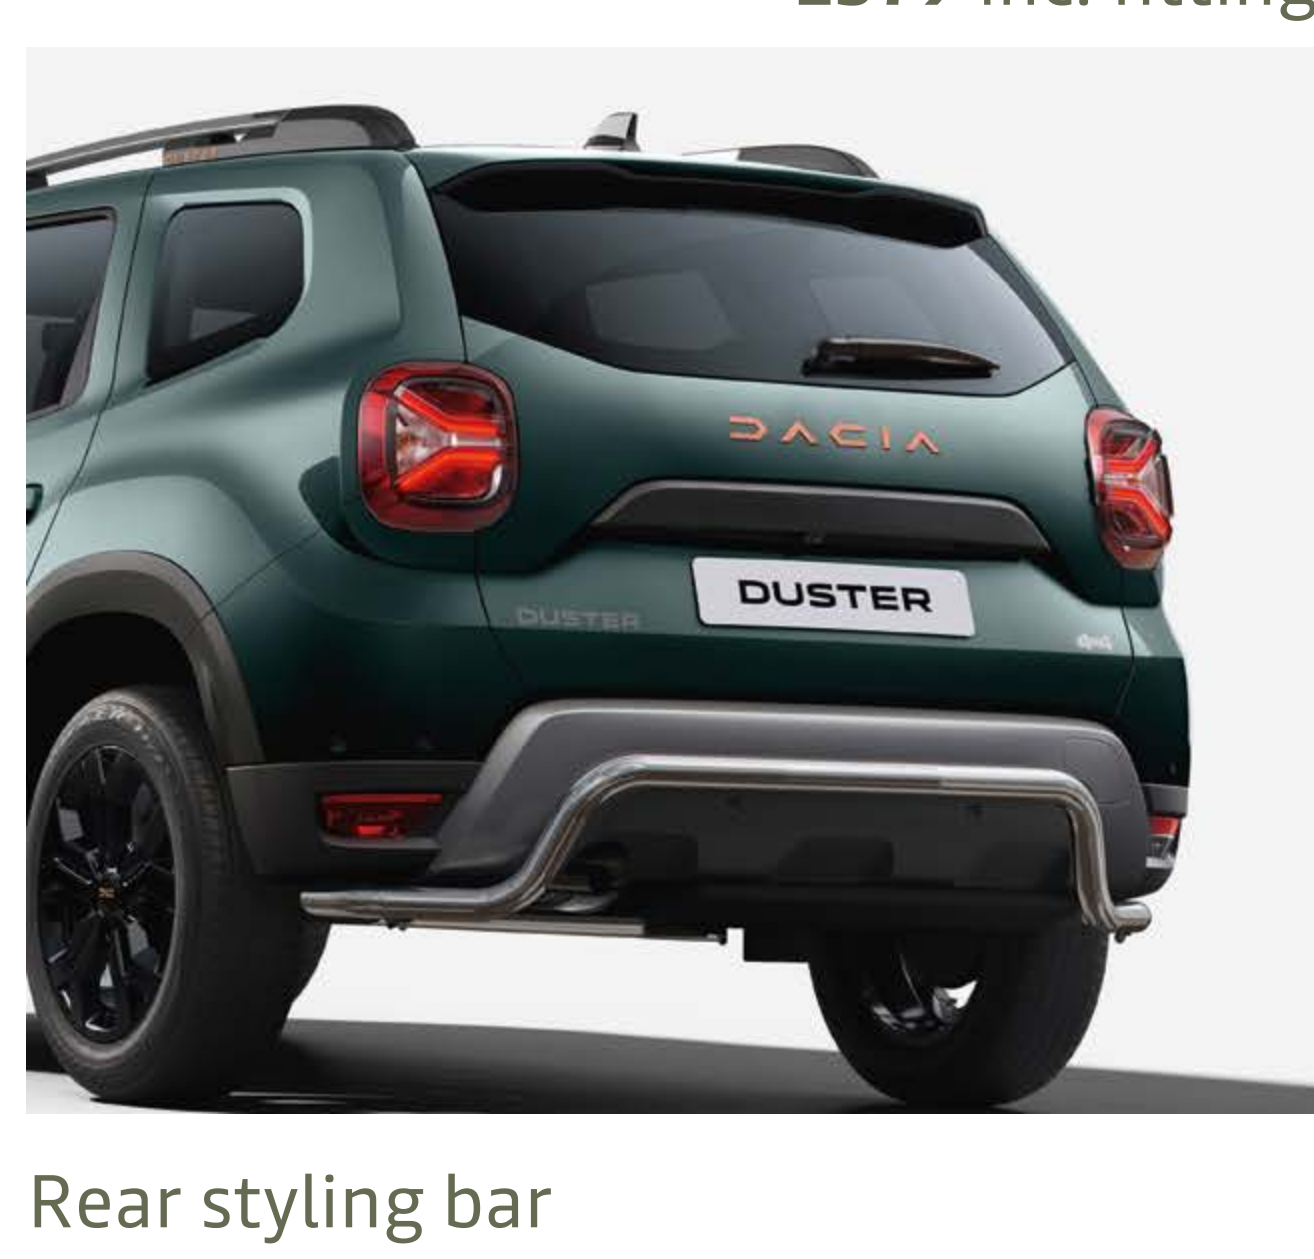

Rear styling bar