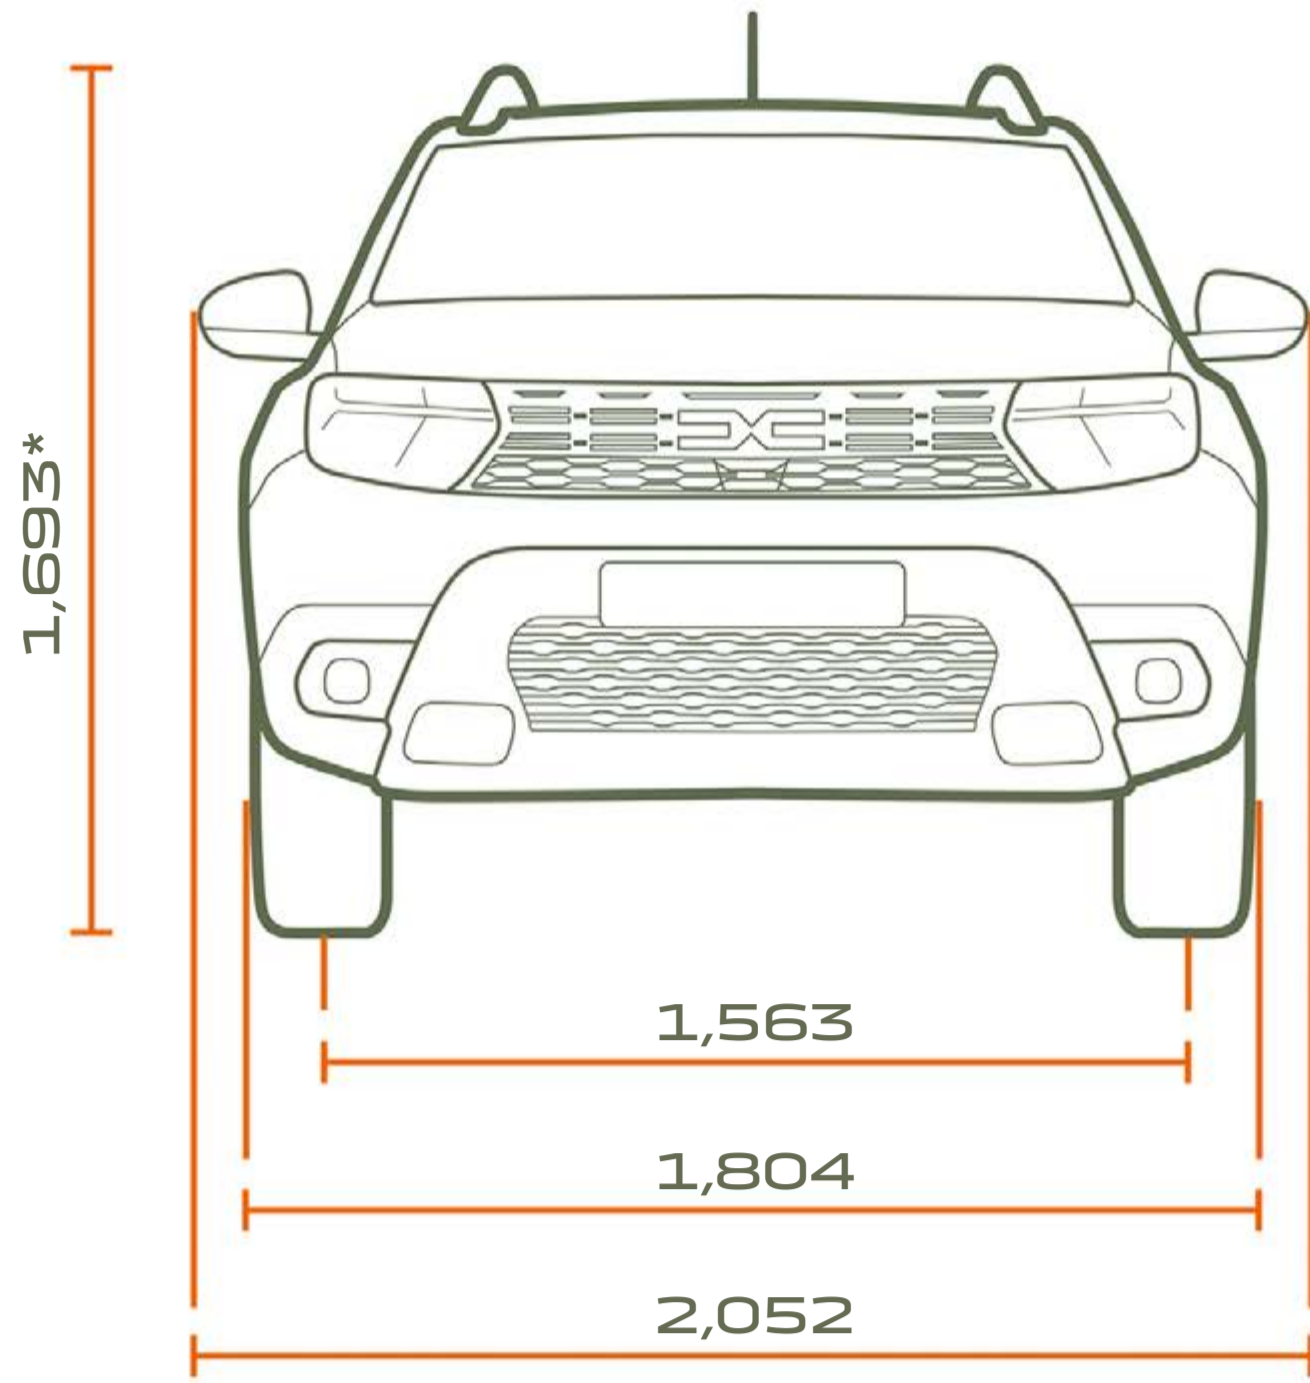

DIMENSIONS

FRONT VIEW