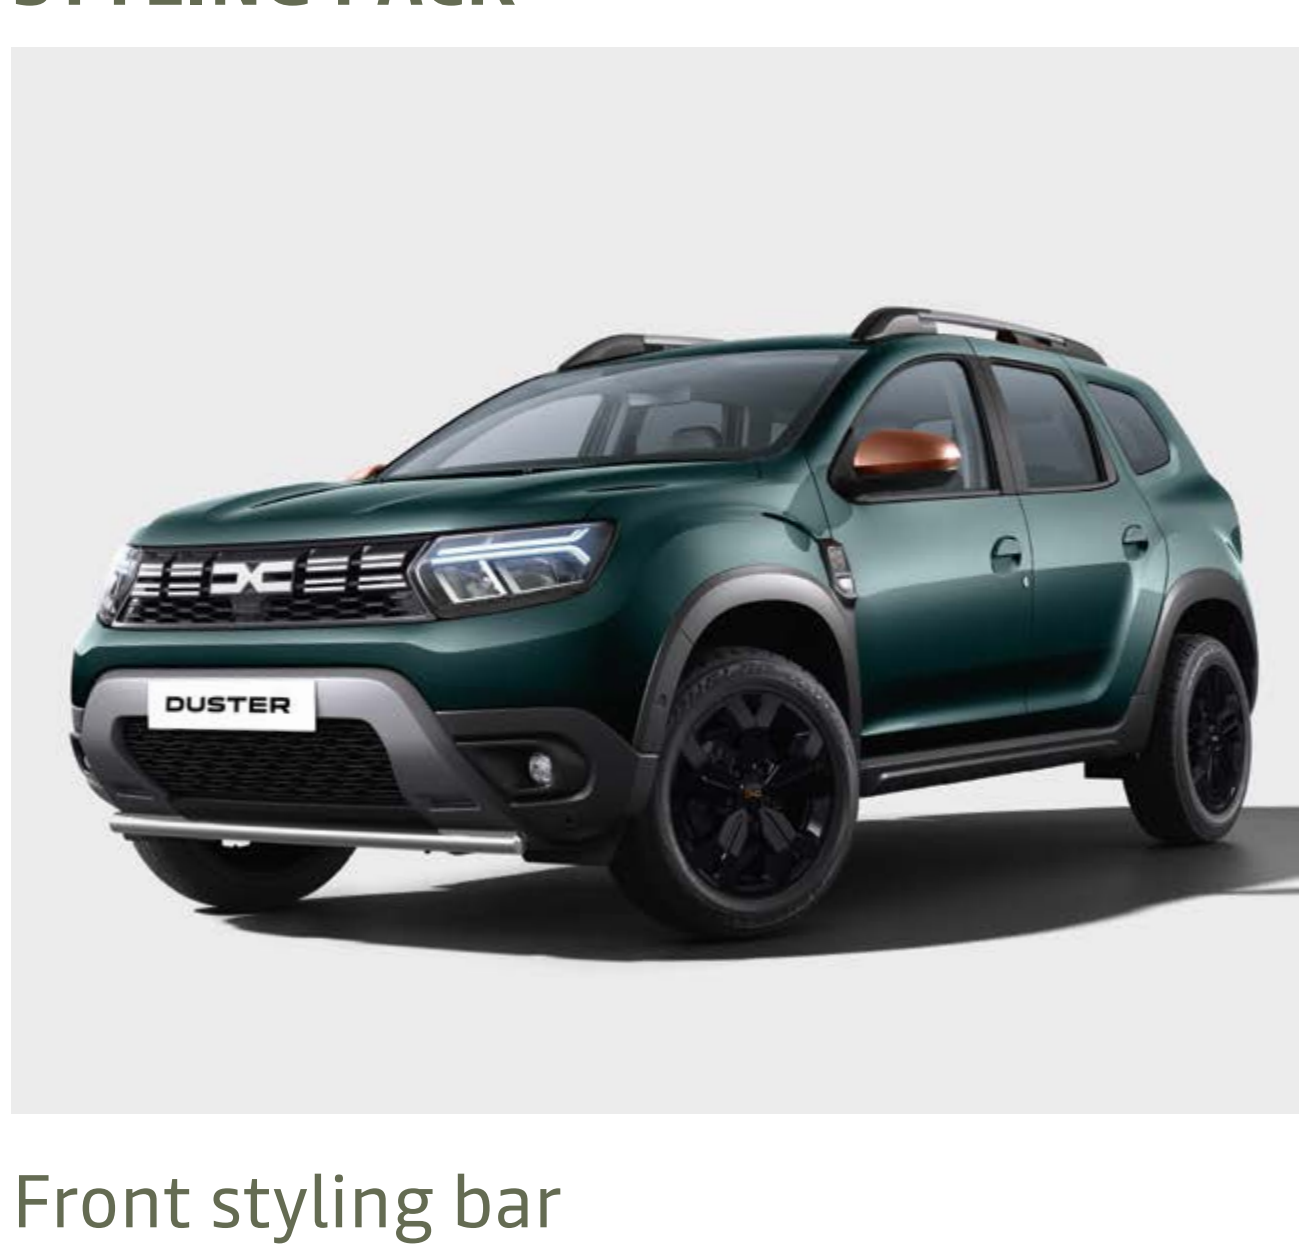

ACCESSORY PACKS

STYLING PACK

£379 inc. fitting

Front styling bar