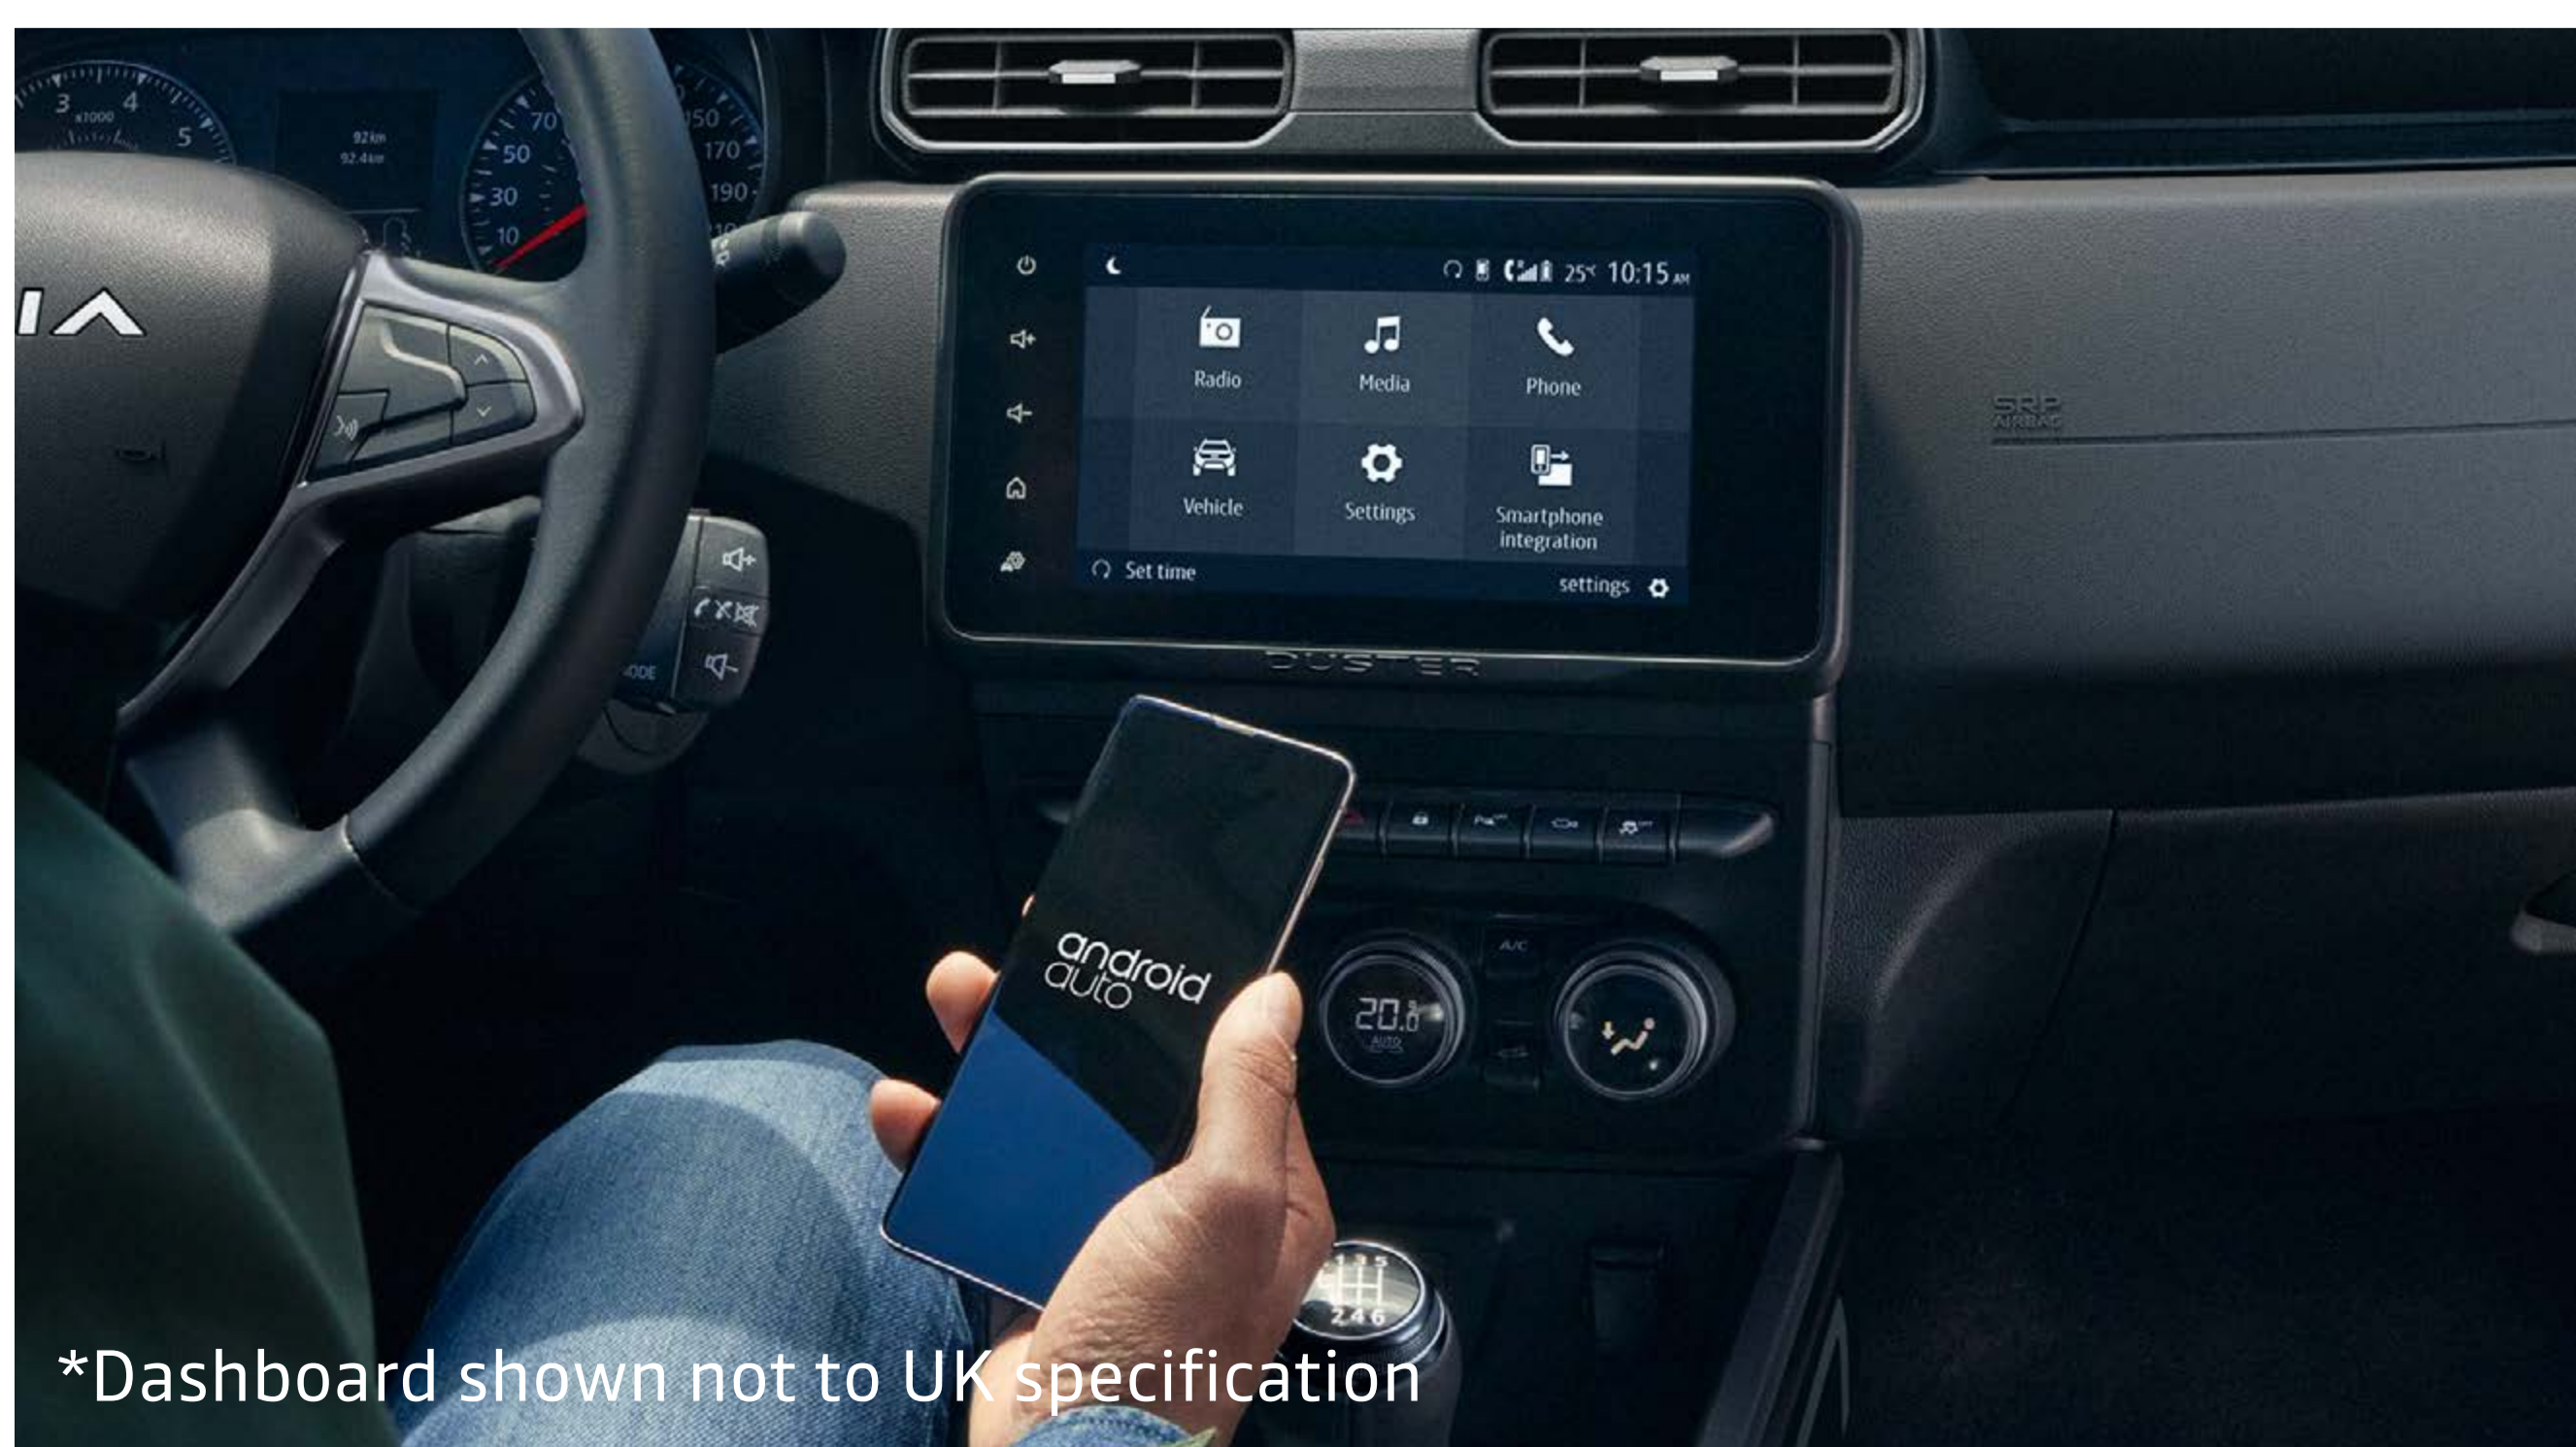

*Dashboard shown not to UK specification

SMARTPHONE MIRRORING VIA USB CABLE